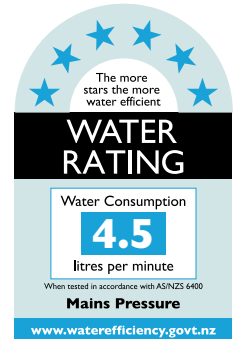

Volume 15
April 2013

Stocktake

This year's stocktake is a little later than usual, due to the Easter break.

Thursday 4 April

Orders received by 12 noon will be dispatched as usual. Orders received after that time will not be dispatched until Monday 8 April

Friday 5 April

Stocktake

Monday 8 April

Normal service will resume

WELS

Aquatica has been supplying tapware with WELS labels in place since April 2011 in preparation for the scheme becoming mandatory on 1 April 2013. WELS ratings will help the consumer to make buying decisions on new products, based on their water saving features. The more stars the more water is saved.

WELS applies to six product classes

- clothes washing machines
- dishwashers
- lavatories
- showers
- taps
- Urinals

Star rating

The WELS label displays two key pieces of information:

- a star rating indicating relative water efficiency
- a water consumption or water flow figure.

Aquatica is behind the concept of water saving and we use German-made pressure compensating aerators and restrictors in our tapware.

Martin Jennison

National Sales & Marketing Manager

Martin has recently joined Aquatica from Masterspec Specification Systems having been involved in the construction industry for over 35 years.

Martin brings a wealth of experience to the company having previously worked in the plumbing industry as Commercial Projects Manager for Plumbing World. He was employed at Masterspec for the past 6 years.

Looking to further build on Aquatica's growth, Martin will be calling on his knowledge of plumbing and the specification market to further the company's presence in the commercial projects and specification arenas.