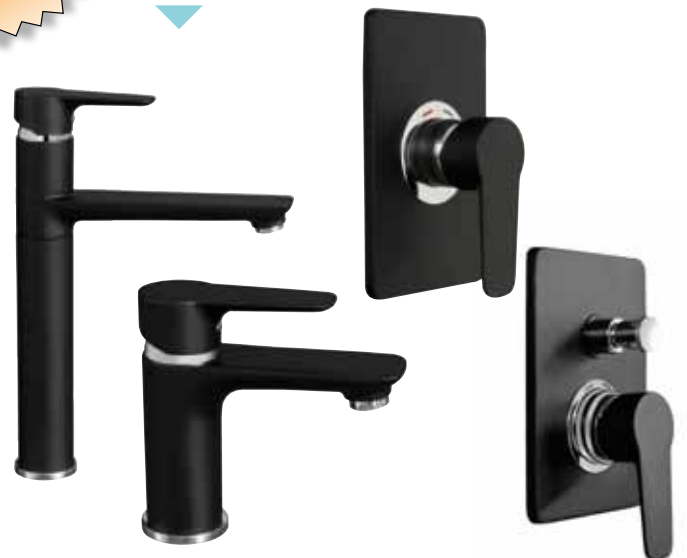

## Nanu

Style and panache come together to create a range of tapware, ideal for small areas where space is at a premium.

**NEW**

## Goccia Black

Taking the round sleek look of Goccia to a new level. Available November 2016.

Aquatica is proud to have been selected as a finalist in the "PlaceMakers Small Supplier of the Year" and "Mitre 10 Hardware Supplier of the Year 2016" categories. These awards are judged on a number of criteria including customer service, DIFOT, training and product quality.

- New low profile console on 560mm models
- 350mm wide tubs (without console)
- Full width reinforced door on the 350 and 500mm tubs
- Metal recessed door or drawer handles on all tubs
- Reversible door
- New 1200mm Stainless Steel Tub