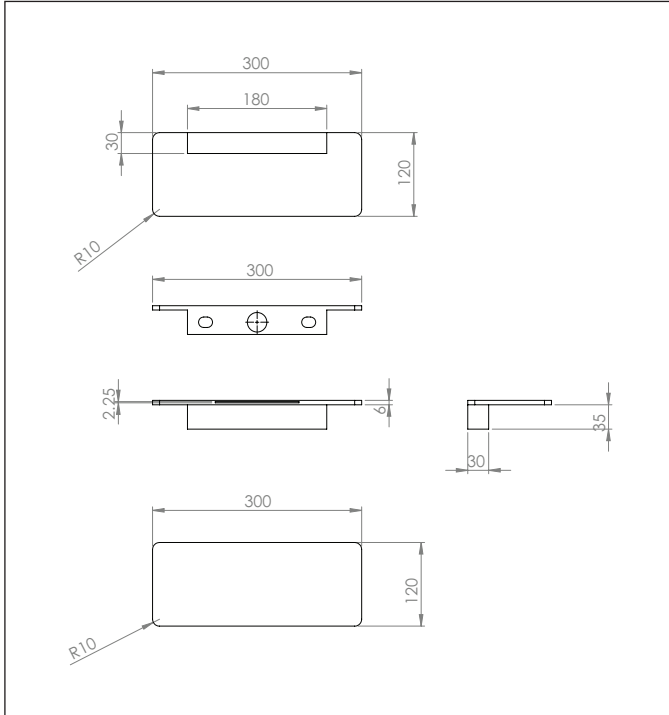

Fineline Bath Spout

| | |
|-----------------------------|----------------------------------|
| Code: | BS FINELINE |
| Finish: | Chrome |
| Inlet: | 1/2" BSP Female |
| Aerator: | 130mm x 2.25mm |
| Installation Hole Diameter: | Minimum: 29.5mm Maximum: 32mm |
| WELS: | No rating required |