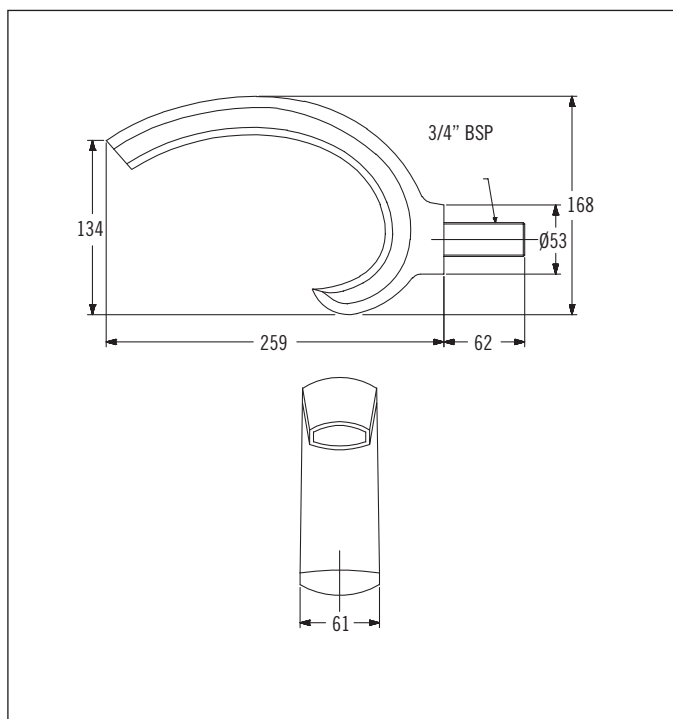

## Wall Mounted Spa Spout

Code: BS SPAWALL

Finish: Chrome

Inlet: 20mm Female

Installation Hole Diameter: Minimum: 27mm  
Maximum: 46mm

Spigot mounting

Overall height: 168mm

Includes 70mm length of threaded 3/4" BSP tube.