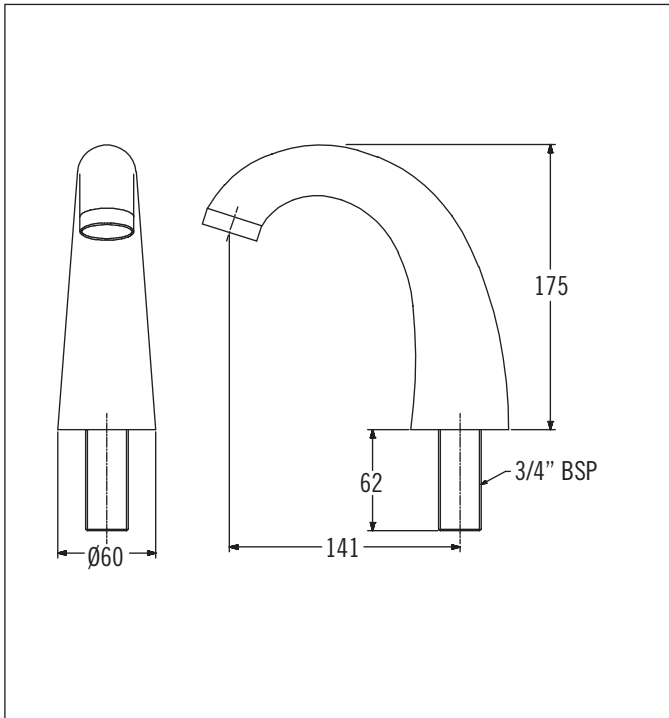

## Hob Mounted Bath Spout

Code: BS STDHOB  
 Finish: Chrome, Chrome/Gold

- For Chrome/Gold add OPTION GOLD SPOUT (Aerator only) to code

Aerator included: 15mm  
 Inlet: 20mm Female  
 Mounting Hardware: Nut: 32mm A/F  
 Installation Hole Diameter: Minimum: 28mm  
 Maximum: 36mm

150mm reach

Includes 70mm length of threaded 3/4" BSP tube and nut.