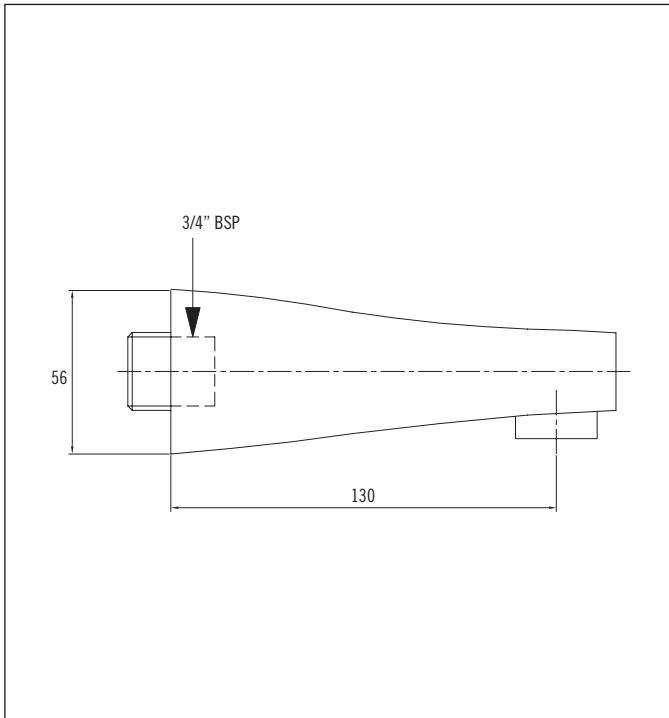

Wall Mounted Bath Spout

Code: BS STDWALL
Finish: Chrome, Chrome/Gold

- For Chrome/Gold add OPTION GOLD SPOUT (Aerator only) to code

Aerator included 20mm
Inlet: 20mm Female
Installation Hole Diameter: Minimum: 27mm
 Maximum: 38mm
Total Length: 150mm
Includes 70mm length of threaded 3/4" BSP tube.