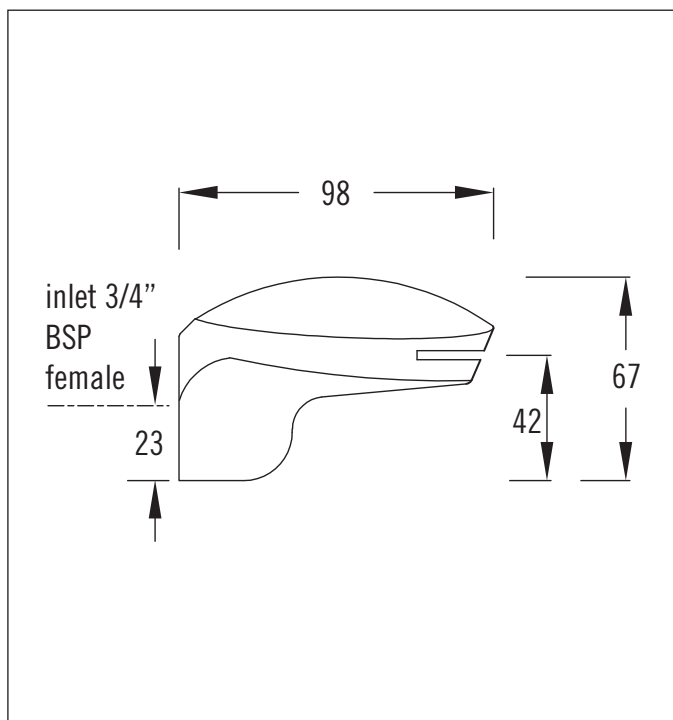

Wall Mounted Waterfall Bath Spout

Code: BS WATERFALL WALL
 Finish: Chrome
 Inlet: 3/4" BSP Female
 Installation Hole Diameter: Minimum: 27mm
 Maximum: 45mm
 Includes 70mm length of threaded 3/4" BSP tube.