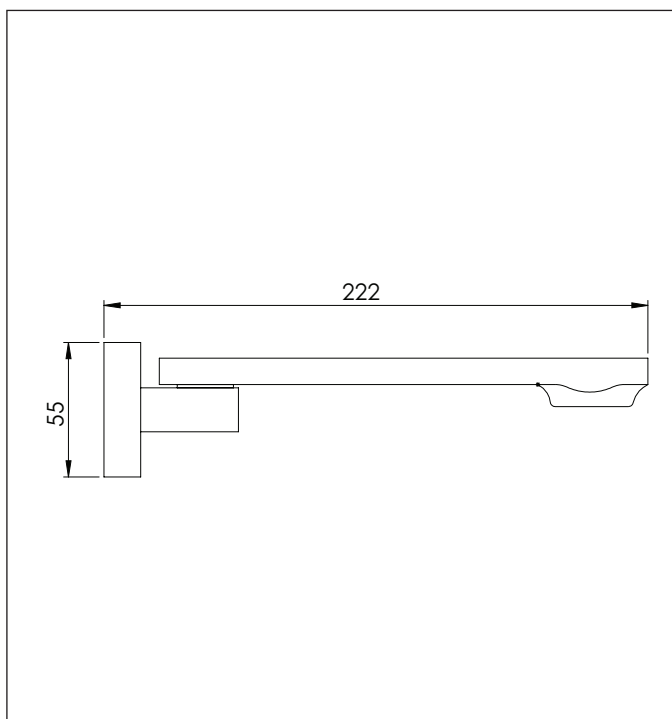

## Mia Pivoting Bath Spout

Code:	MI BS PIVOT
Finish:	Chrome
Inlet:	1/2" BSP Female
Water Outlet:	Slim Flow Guide M24 Honeycomb
Spout Cross Section:	40 x 15mm
Spout Base:	55 x 55mm
Installation Hole Diameter:	Minimum: 22mm Maximum: 42mm
WELS:	No rating required
Mains pressure only	