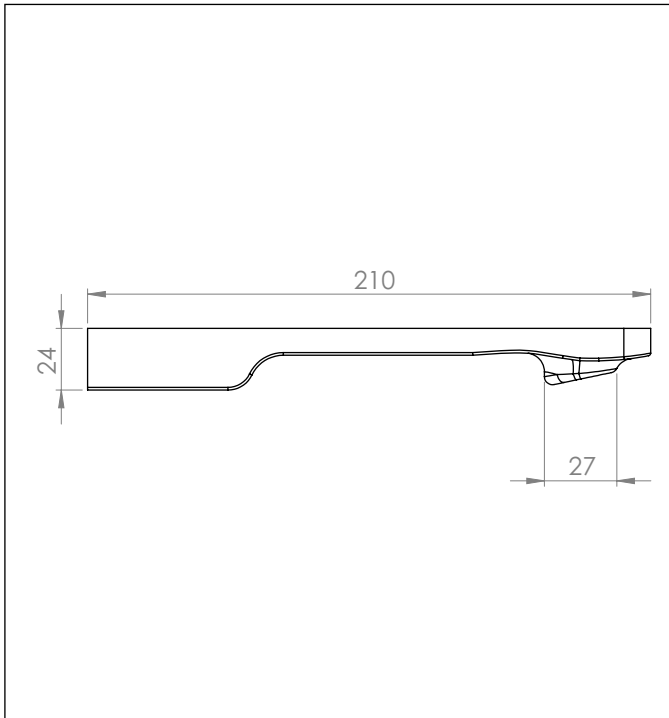

Mia Bath Spout

Code:	MI BS
Finish:	Chrome
Inlet:	1/2" BSP Female
Water Outlet:	24mm Diameter
Installation Hole Diameter:	Minimum: 21mm Maximum: 22mm
WELS:	No rating required

Aquatika Warranty

Aquatika NZ Limited offer, from the date of purchase, a 2 year warranty on handshowers, a 5 year warranty on tapware and accessories and a lifetime warranty on stainless steel sinks.