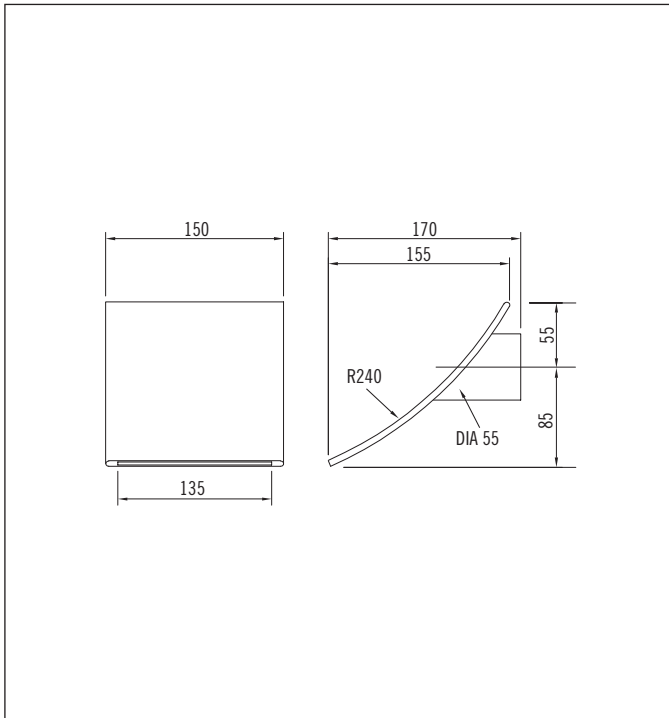

## Oblio Wall Mounted Bath Spout

Code: OB BSWALL

Finish: Chrome

Inlet: 1/2" BSP                      Spigot mounting

Installation Hole Diameter:    Minimum:    23mm  
    Maximum:    45mm