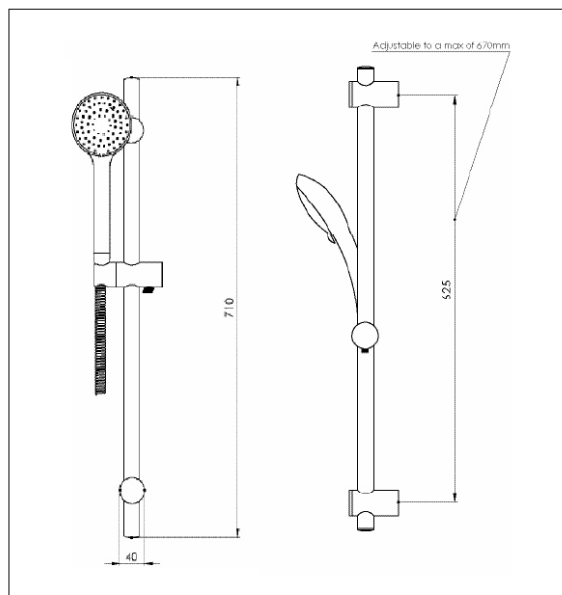

Handshowers

All measurements are nominal

Eco-Smarte Single Spray Handshower

Suitable all pressures

Recommended Pressure

Operational Range:
 Minimum: 50 kPa
 Recommended: 600 kPa
 Never to Exceed: 1000 kPa
 Maximum Operating Temperature: 70°C

Code:	SM SSHSS
Finish:	Chrome
Rail:	Chrome plated brass
Clamp:	Press to release
Length:	710mm
Centre to Centre:	Adjustable to a maximum of 670mm
Spray Hose Construction	Metal wide bore
Internal Diameter:	9.5mm
Length:	1.5m
End Posts:	Dia. 40mm
Head:	Single spray - rub clean
Spray pattern at head:	Dia. 75mm
Spray pattern at 1/2 metre:	Dia. 190mm
Minimum flow required:	2 l/min
Spray function:	Standard
Wall elbow:	Luxury
Soap dish:	Metalised ABS
WELS:	Mains pressure 3 Star
	Flow rates 9 l/min with
P.C.W. fitted	