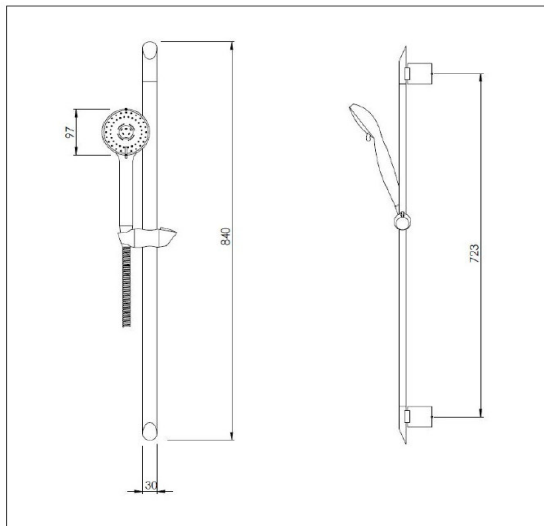

Handshowers

All measurements are nominal

Pivot Multi Spray Handshower

Code:	PV MSHSS
Finish:	Chrome
Rail:	Chrome plated brass
Clamp:	Twist to lock
Length:	840mm
Centre to Centre:	Elliptical 30 x 15mm
Spray Hose Construction	Metal wide bore
Internal Diameter:	9.5mm
Length:	1.5m
End Posts:	22 x 45mm
Centre to Centre:	730mm
Head:	Multi spray - rub clean
Spray pattern at head:	Dia. 90mm
Spray pattern at 1/2 metre:	Dia. 150mm
Minimum flow required:	7 l/min
Spray pattern:	Standard spray, pulsating, intense
Wall elbow:	Luxury
Soap dish:	Metallised ABS, elliptical 160 x 70mm
WELS: Mains pressure	3 Star
Flow rates	9 l/min with P.C.W. fitted
Low/unequal	N/A
Max flow @ 35kPa	N/A