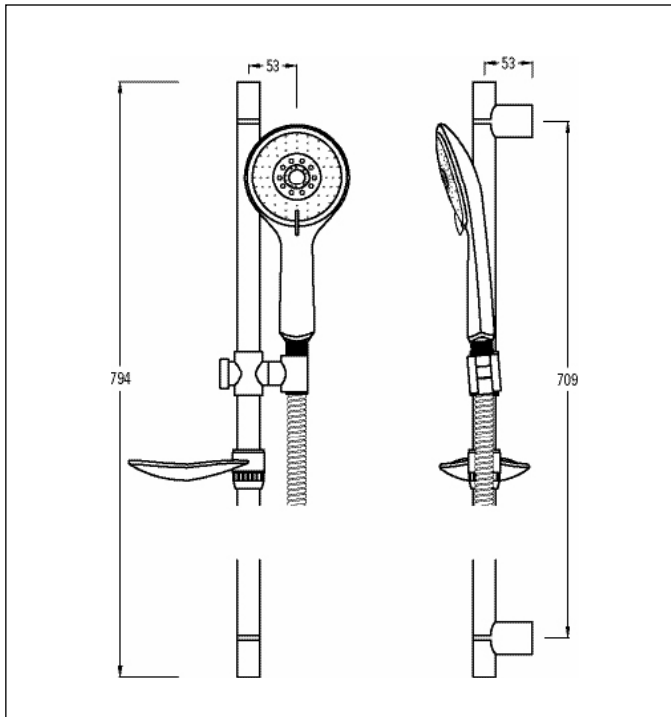

Handshowers

All measurements are nominal

Zento Multi Spray Handshower Set

Code:	ZN MSHSS	
Finish:	Chrome	
Rail Construction:	All metal	
Slider:	Twist to lock	
Size:	Dia. 25mm	
Length:	794mm	
Spray Hose Construction:	Metal wide bore	
Internal Diameter:	9mm	
Length:	1.5m	
End Posts:	22 x 35mm	
Head:	Multi spray - rub clean Dia. 120mm	
Spray pattern at head:	Dia. 90mm	
Spray pattern at 1/2 metre:	Dia. 190mm	
Minimum flow required:	6 ℓ/min	
Spray function:	Standard spray, pulsating, aerated (plus a combination of pulsating and standard or aerated and standard).	
Wall elbow:	Luxury	
Soap dish:	Metalised ABS	
WELS:	Mains pressure	3 Star
	Flow rates	9 ℓ/min with P.C.W. fitted
	Low/unequal	N/A
	Max flow @ 35kPa	6.5 ℓ/min

Mains pressure only

Recommended Pressure	
Operational Range:	
Minimum:	150 kPa
Recommended:	600 kPa
Never to Exceed:	1000 kPa
Maximum Operating Temperature:	70°C

Aquatica Warranty

Aquatica NZ Limited offer, from the date of purchase, a 2 year warranty on handshowers, a 5 year warranty on tapware and accessories and a lifetime warranty on stainless steel sinks.