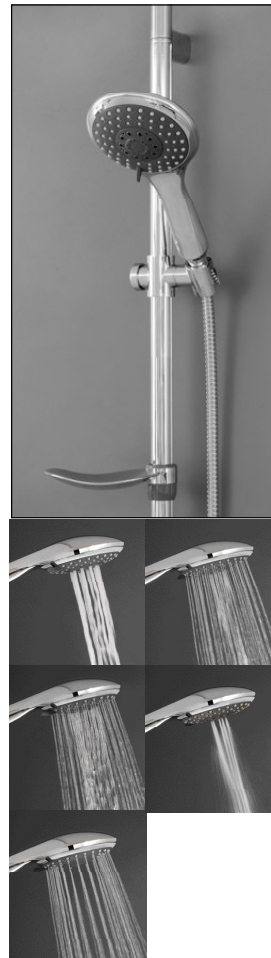

Handshowers

All measurements are nominal

Zento Multi Spray Handshower Set

Code:	ZN MSHSS	
Finish:	Chrome	
Rail Construction:	All metal	
Slider:	Twist to lock	
Size:	Dia. 25mm	
Length:	794mm	
Spray Hose Construction:	Metal wide bore	
Internal Diameter:	9mm	
Length:	1.5m	
End Posts:	22 x 35mm	
Head:	Multi spray - rub clean Dia. 120mm	
Spray pattern at head:	Dia. 90mm	
Spray pattern at 1/2 metre:	Dia. 190mm	
Minimum flow required:	6 ℓ/min	
Spray function:	Standard spray, pulsating, aerated (plus a combination of pulsating and standard or aerated and standard).	
Wall elbow:	Luxury	
Soap dish:	Metalised ABS	
WELS:	Mains pressure	3 Star
	Flow rates	9 ℓ/min with P.C.W. fitted
	Low/unequal	N/A
	Max flow @ 35kPa	6.5 ℓ/min

Mains pressure only

Recommended Pressure	
Operational Range:	
Minimum:	150 kPa
Recommended:	600 kPa
Never to Exceed:	1000 kPa
Maximum Operating Temperature:	70°C

Aquatica Warranty

Aquatica NZ Limited offer, from the date of purchase, a 2 year warranty on handshowers, a 5 year warranty on tapware and accessories and a lifetime warranty on stainless steel sinks.