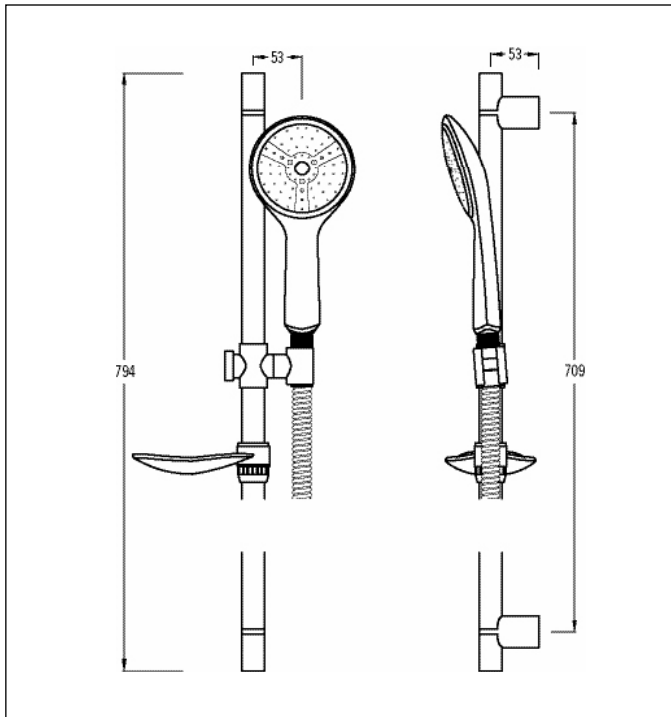

Handshowers

All measurements are nominal

Zento Single Spray Handshower Set

Suitable all pressures

Recommended Pressure
Operational Range:
Minimum: 50 kPa
Recommended: 600 kPa
Never to Exceed: 1000 kPa
Maximum Operating
Temperature: 70°C

Code:	ZN SSHSS
Finish:	Chrome
Rail Construction:	All metal
Slider:	Twist to lock
Size:	Dia. 25mm
Length:	794mm
Spray Hose Construction:	Metal wide bore
Internal Diameter:	9mm
Length:	1.5m
End Posts:	22 x 35mm
Head:	Single spray - rub clean Dia. 120mm
Spray pattern at head:	Dia. 90mm
Spray pattern at 1/2 metre:	Dia. 190mm
Minimum flow required:	3 l/min
Spray function:	Standard spray
Wall elbow:	Luxury
Soap dish:	Metalised ABS
WELS:	Mains pressure 3 Star
	Flow rates 9 l/min with P.C.W. fitted
	Low/unequal 3 Star
	Max flow @ 35kPa 8.2 l/min