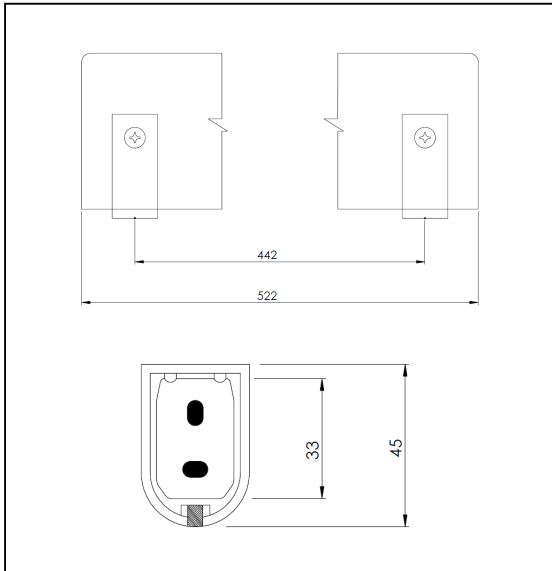

Lania

Glass Shelf

Code:	A5 SHELFG
Finish:	Chrome
Length:	522mm
Width from wall:	20mm
Glass thickness:	5mm

Aquatica Warranty

Aquatica NZ Limited offer, from the date of purchase, a 2 year warranty on handshowers, a 5 year warranty on tapware and accessories and a lifetime warranty on stainless steel sinks.