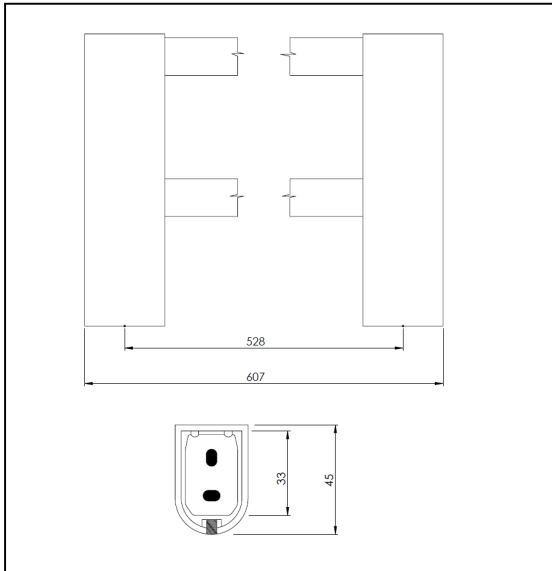

Lania

Double Towel Rail

Code: A5 TRD
Finish: Chrome
Rail length: 600mm

Aquatika Warranty

Aquatika NZ Limited offer, from the date of purchase, a 2 year warranty on handshowers, a 5 year warranty on tapware and accessories and a lifetime warranty on stainless steel sinks.