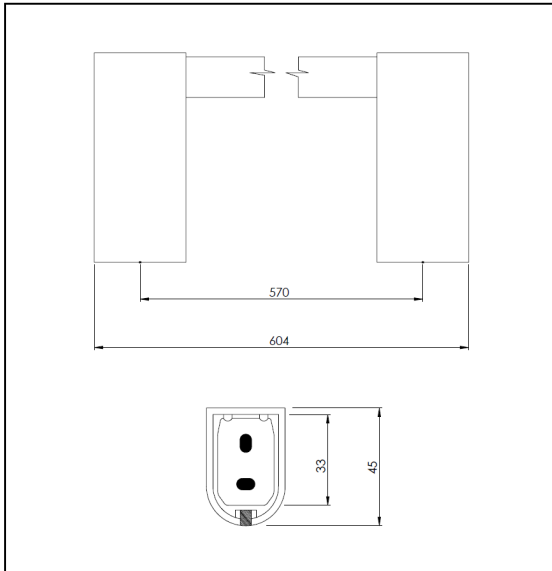

Lania

Towel Rail

Code: A5 TR600
Finish: Chrome
Rail length: 600mm

Aquatica Warranty

Aquatica NZ Limited offer, from the date of purchase, a 2 year warranty on handshowers, a 5 year warranty on tapware and accessories and a lifetime warranty on stainless steel sinks.