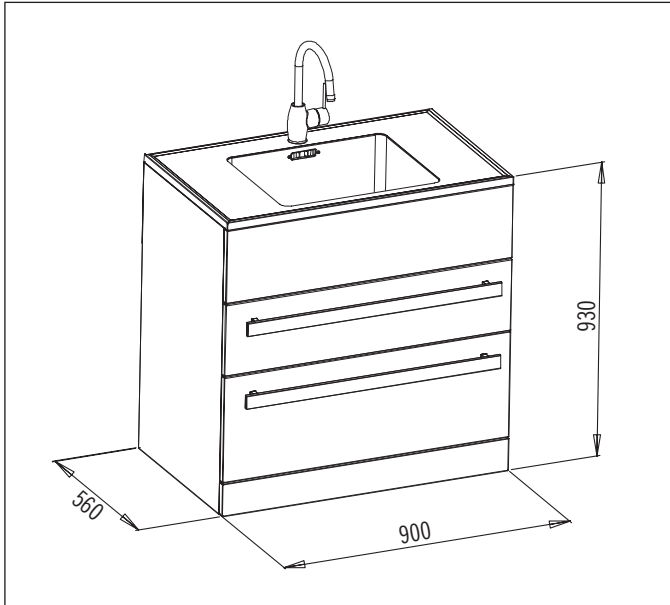

LaundraMax900 SS/SSO

Suitable all pressures

Recommended Pressure
Operational Range:
Minimum: 35 kPa
Recommended: 600 kPa
Never to Exceed: 1000 kPa
Maximum Operating Temperature: 70°C

Codes:

AQ LAUNDRAMAX900 SS - Laundry Tub 900mm Stainless Top, Xera Mixer
AQ LAUNDRAMAX900 SSO - Laundry Tub 900mm Stainless Top, Oblio Mixer

- Robust long-life powder-coated galvanised steel cabinet (up to 30% thicker than other cabinets)
- Pressed seamless laundry tub with anti-drip lip
- Single lever all pressure mixer - 5 year warranty
- Hot and cold isolators with dual capped outlets (15mm and 20mm)
- Complete with 2 storage bins in bottom drawer
- Complete with wire storage basket in bottom drawer
- Full extension quality drawer runners to allow full access to storage buckets
- Lifetime warranty on stainless steel bowl
- Designer overflow capacity greater than 25 litres per minute
- 900mm wide
- Available with Xera Sink Mixer (all pressures) or Oblio Sink Mixer (at an additional charge; mains pressure only)
- Available with stainless steel top with under mounted tight radius deep bowl

OPTIONAL EXTRAS

- Optional acrylic one-piece moulded drawer organiser for the top drawer
- Optional Splashback with rail and two accessories available
- An Oblio mixer can be supplied instead of the Xera Gooseneck Mixer (additional charge applies). Mains pressure only. Max flow at 35 kPa 9 l/min

WELS: Mains pressure	3 Star
Flow rate	9 l/min
Low Pressure	3 Star
Flow rate	9 l/min

Optional Extras

Aquatika Warranty

Aquatika NZ Limited offer the following warranty periods on its range of tapware from the date of purchase.

Residential Use

- Tapware - 5 year warranty
- Handshowers, Shower Roses - 2 year warranty
- Pull-out Sprays and spray heads on Sink Mixer Coils - 2 year warranty
- Commercial tapware - 2 year warranty

Commercial Use

- Tapware - 1 year warranty
- Handshowers, Shower Roses - 1 year warranty
- Pull-out Sprays and spray heads on Sink Mixer Coils - 1 year warranty

Only high quality workmanship and materials have been used in the manufacture of Aquatica's tapware. If any workmanship or material is proven faulty during the warranty period, Aquatica NZ Limited will, at its own cost or option, repair or replace the faulty product.

The warranty is transferable but the original proof of purchase from an authorised Aquatica distributor is required for all claims.

Aquatika's liability will not extend to damage caused by reasonably foreseeable loss such as inappropriate materials in a wet area ie. floating wooden floors.

Waterlines to tapware incorporating a ceramic cartridge or ceramic disc mechanism should have an inline strainer or filter fitted. Absence of these may void the warranty.