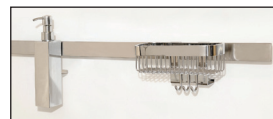

SPLASHBACK WITH ACCESSORIES
AQ LT900 SPLASHBACK