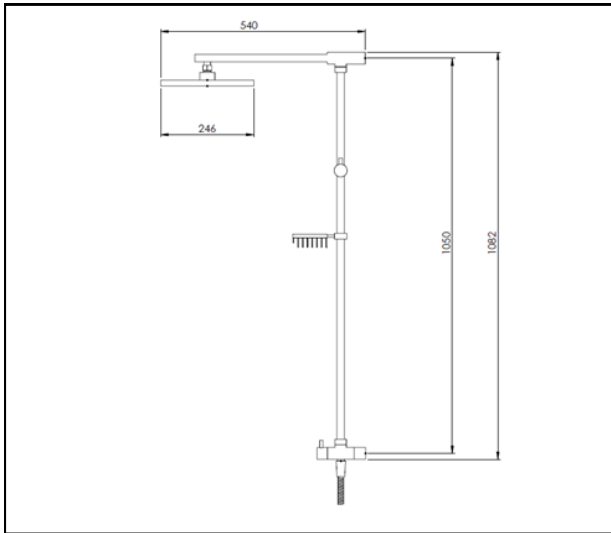

Handshowers

All measurements are nominal

Oblio Renova Single Spray Handshower Set With built in elbow

Mains pressure only

Recommended Pressure
Operational Range:
Minimum: 150 kPa
Recommended: 600 kPa
Never to Exceed: 1000 kPa
Maximum Operating
Temperature: 70°C

Code:	OB RENOVA WE
Finish:	Chrome
Rail:	Round Length: 1082mm Chrome plated brass Clamp: Twist to lock
Optional extra extension:	Adds 400mm to rail (not included in drawing)
End posts:	Round 32mm diameter
Rain head:	Size: 240mm x 240mm
Shower head:	Single spray Standard spray pattern
Spray Hose Construction:	Metal wide bore Length: 1.5m
Wall elbow:	Built in
Soap dish:	Brass with chrome finish
WELS: Mains pressure	3 Star
Flow rates	9 l/min with P.C.W. fitted
Low/unequal	N/A