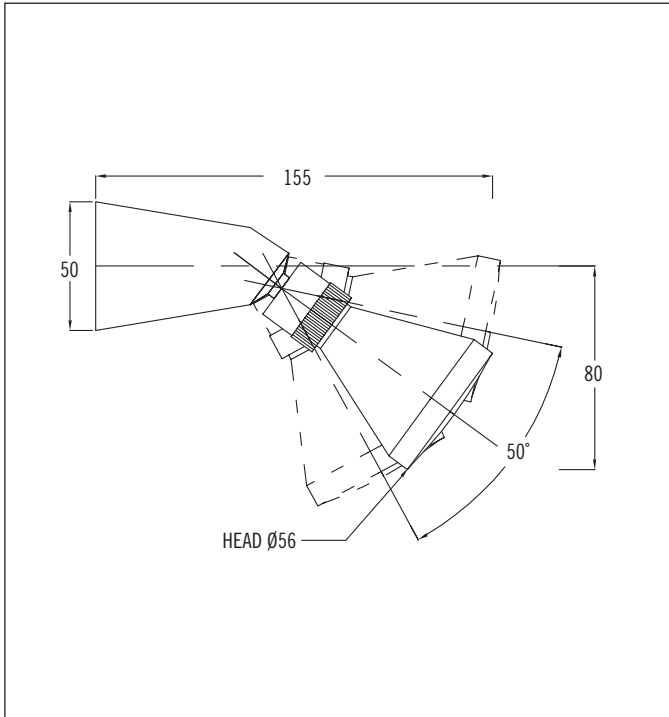

Twenty-One Shower Rose

Code: 21 SR
 Code: 21 SRFR With optional 10 litre/minute Flow Regulator
 Finish: Chrome

Reach Length: 150mm
 Inlet: 15mm (1/2" BSP) Female
 Installation Hole Diameter: Minimum: 22mm
 Maximum: 34mm

Suitable for equal and unequal pressure systems

Recommended Pressure
 Operational Range:
 Minimum: 20 kPa
 Recommended: 600 kPa
 Never to Exceed: 1000 kPa
 Maximum Operating
 Temperature: 70°C
 Spray Functions: Standard
 spray