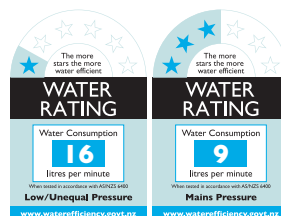

Aquatica NZ Limited

9 Saunders Place,
Avondale, Auckland.

Tel: 09-828 2068,

Fax: 09-828 2069

Email: info@aquatica.co.nz

or visit our website:

www.aquatica.co.nz