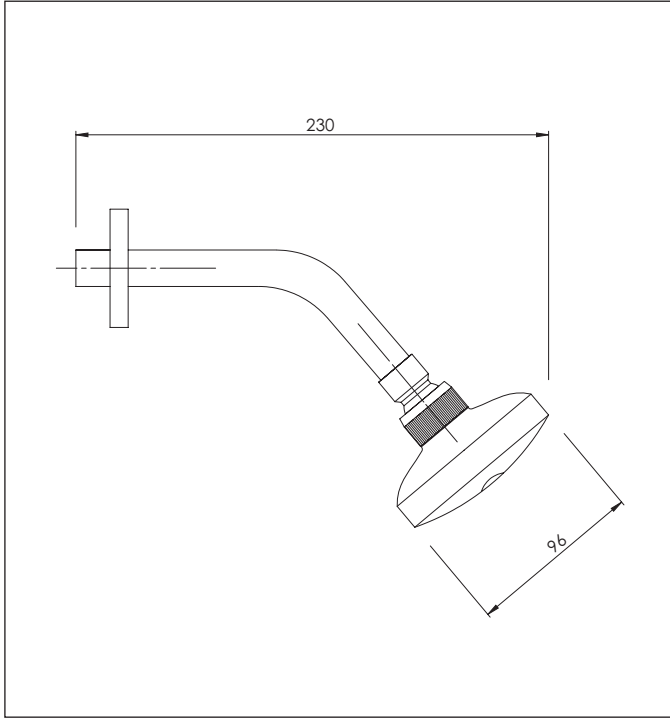

Ajusto Multispray Shower Rose

Code: AJ SR MS Multi Spray
 Finish: Chrome
 Head Diameter: 96mm
 Inlet: 1/2" BSP Male
 Reach: 180mm
 Spray Pattern: Wide Rain
 Inner rain jet
 Small jet

Suitable for equal and unequal pressure systems