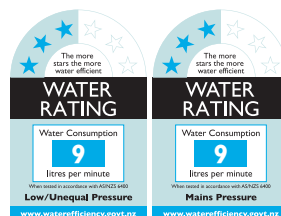

Aquatika NZ Limited

9 Saunders Place,
Avondale, Auckland.
Tel: 09-828 2068,
Fax: 09-828 2069
Email: info@aquatika.co.nz
or visit our website:
www.aquatika.co.nz