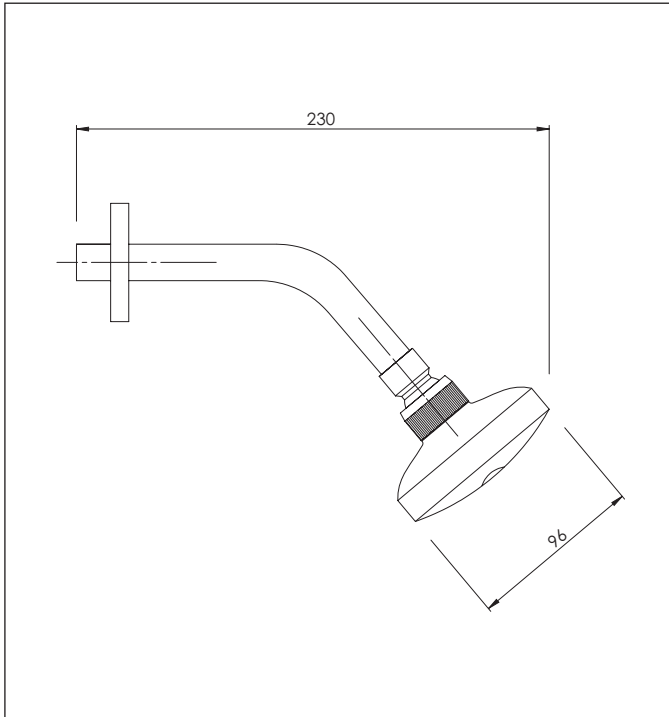

Ajusto Single Spray Shower Rose

Code: AJ SR SS Single Spray
Finish: Chrome

Head Diameter: 96mm
Inlet: 1/2" BSP Male
Reach: 180mm
Spray Pattern: Standard

Suitable for equal and unequal pressure systems

Recommended Pressure
Operational Range:
Minimum: 20 kPa
Recommended: 600 kPa
Never to Exceed: 1000 kPa
Maximum Operating
Temperature: 70°C