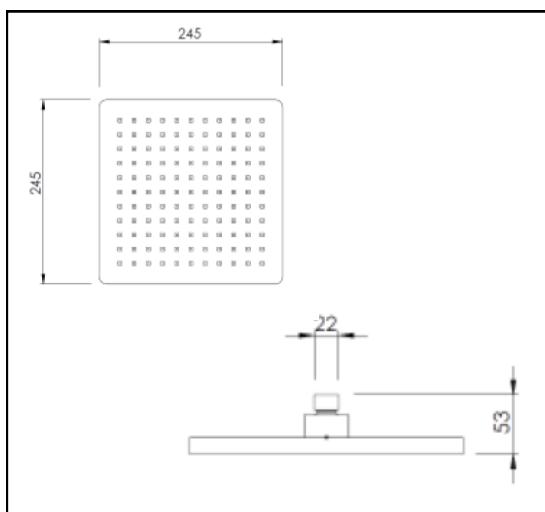

## Rain Head & Arm

Mains pressure only

Code:	OB SRWM (wall mounted) (includes a 320mm square wall arm)
Code:	OB SRCM (ceiling mounted) (includes a 200mm square ceiling arm)
Also available as:	OB SR HEAD ONLY ARM WM SQ - round wall arm, 320mm long ARM CM SQ - round ceiling arm, 200mm long
Dimension:	245 x 245mm
Finish:	Chrome
Inlet:	1/2" BSP thread Female
Installation hole diameter (all arms):	Min: 21mm Max: 30mm
WELS:	Mains Flow
	3 Star 9 l/min