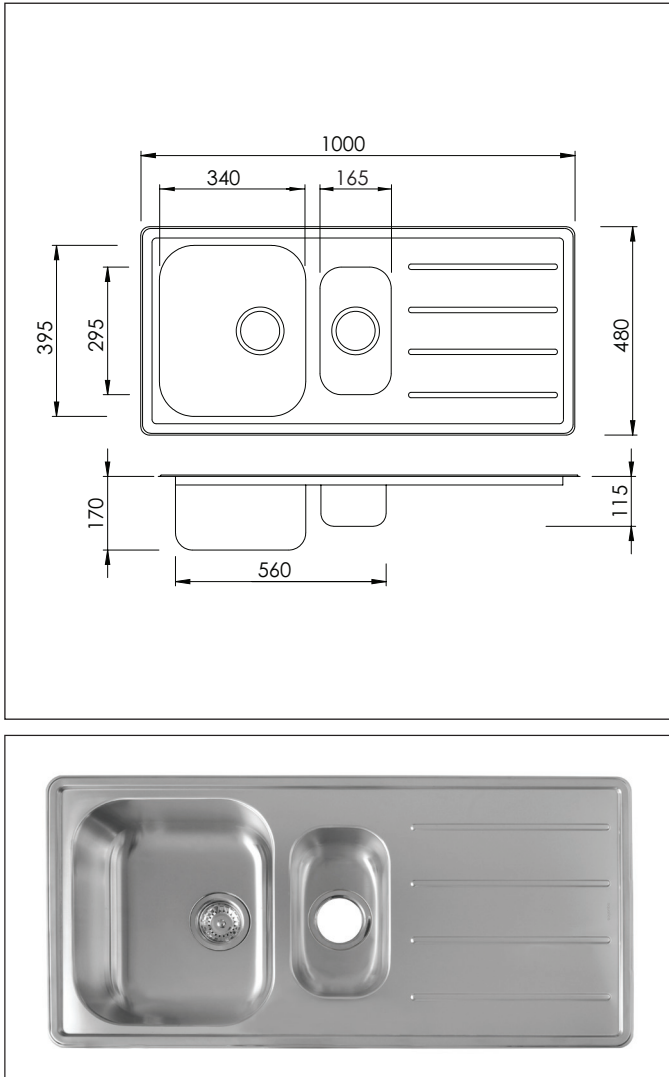

## Stainless Steel Sinks

All sinks are punched with a 92mm hole and depressed to fit 112mm or 114mm basket wastes. Overflow requires 25mm to clear cabinetry.

### Garda Sink - 2 bowls + drainer

Code: AQ GARDA

Size: 1000 x 480mm

Bowls: 340 x 170mm deep  
295 x 165 x 115mm deep

- Supplied with one strainer waste with overflow
- Manufactured from AISI 304 Grade stainless steel
- Sound deadening material on drainer and bowl
- Super low profile edge