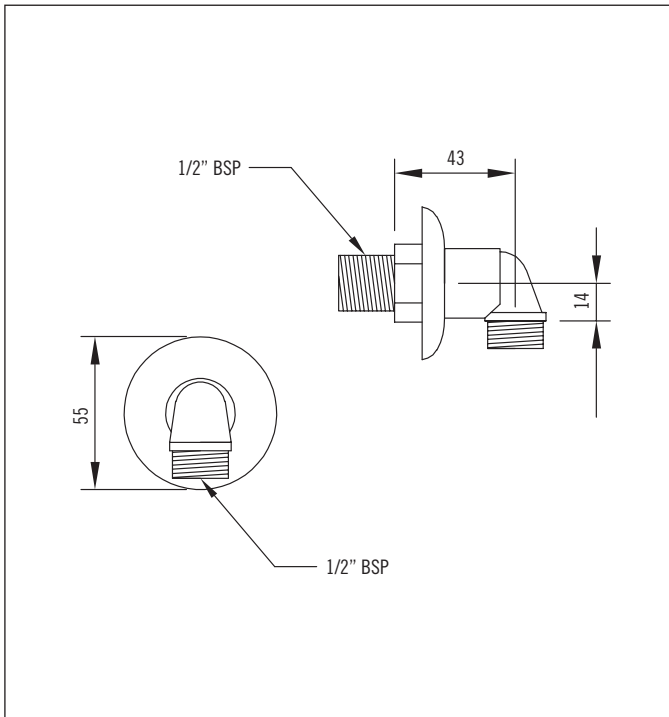

## Swivel Wall Elbow (unflanged and flanged)

### Swivel Wall Elbow

Code: ST AET Chrome  
 Code: ST AET WH White  
 Finish: Chrome, White

For the TurboStream without rose

### Swivel Wall Elbow (flanged)

Code: ST AEF Chrome  
 Code: ST AEF WH White  
 Finish: Chrome, White

Inlet: 15mm (1/2" BSP)  
 Flange: 55mm

Installation Hole Diameter: Minimum: 27mm  
 Maximum: 45mm