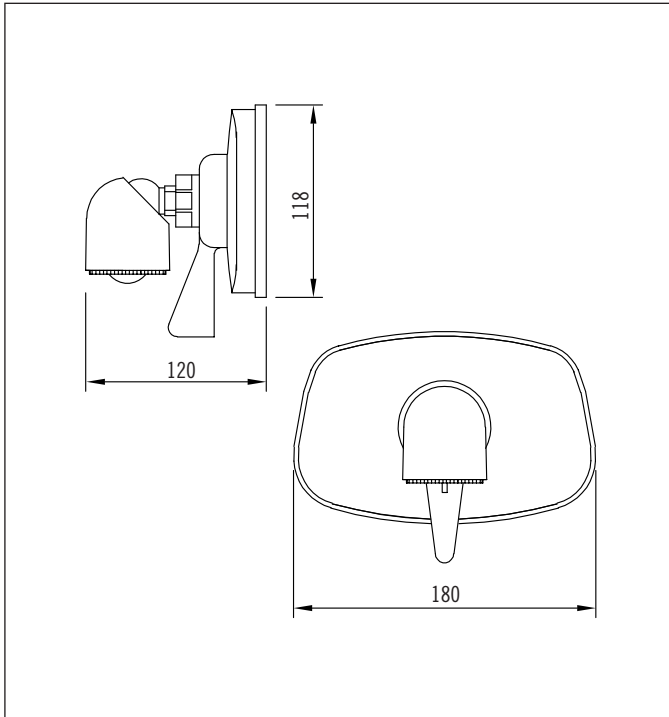

Turbostream Shower Mixer (Tradepack)

Code: ST HTUH Chrome
 Code: ST HTUH WH White
 Inlets: Swivel mounted, with isolator stops
 15mm (1/2" BSP)
 Installation Hole Diameter (Oval): 134mm wide x 82mm high
 Template supplied
 Unique venturi-action increases hot water flow