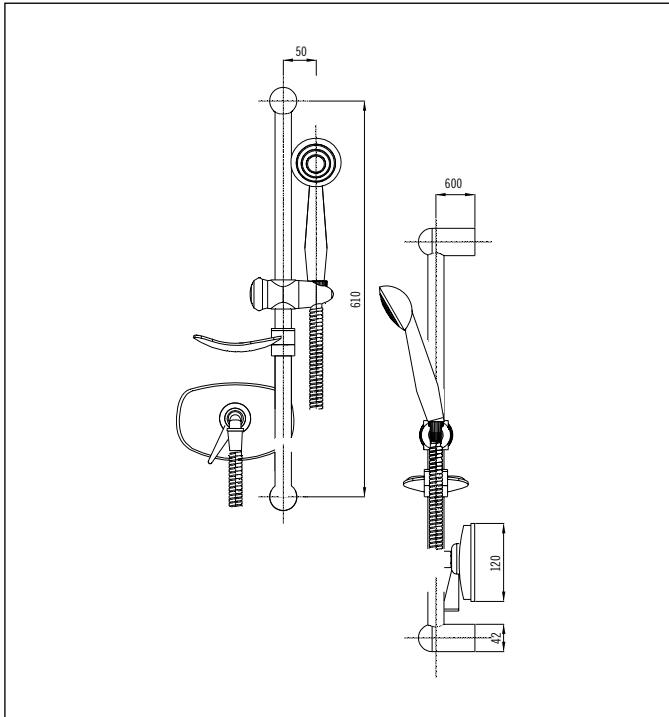

## Turbostream Tradepack TUH - supplied with Stream Handshower

Code: ST SSHSS & NRT Chrome  
 Code: ST SSHSS & NRT WH White/Chrome

With swivel elbow and soap dish

Inlets: Swivel mounted, with isolator stops  
 15mm (1/2" BSP)

Outlet: 1/2" BSP  
 360° Swivel

Hose: PVC widebore

Bore: 9.5mm

Length: 1.5m

Twistlock

Piatta Head

### Suitable for equal and unequal pressure systems

Recommended Pressure Operational Range:

Minimum: 20 kPa

Recommended: 600 kPa

Never to Exceed: 1000 kPa

Maximum Operating Temperature: 70°C

Spray Functions: Standard spray (wide angle, full face)