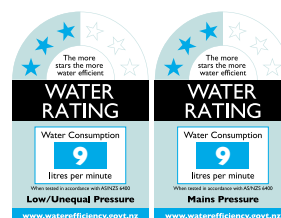

Aquatica NZ Limited

9 Saunders Place,
Avondale, Auckland.

Tel: 09-828 2068,

Fax: 09-828 2069

Email: info@aquatica.co.nz

or visit our website:

www.aquatica.co.nz