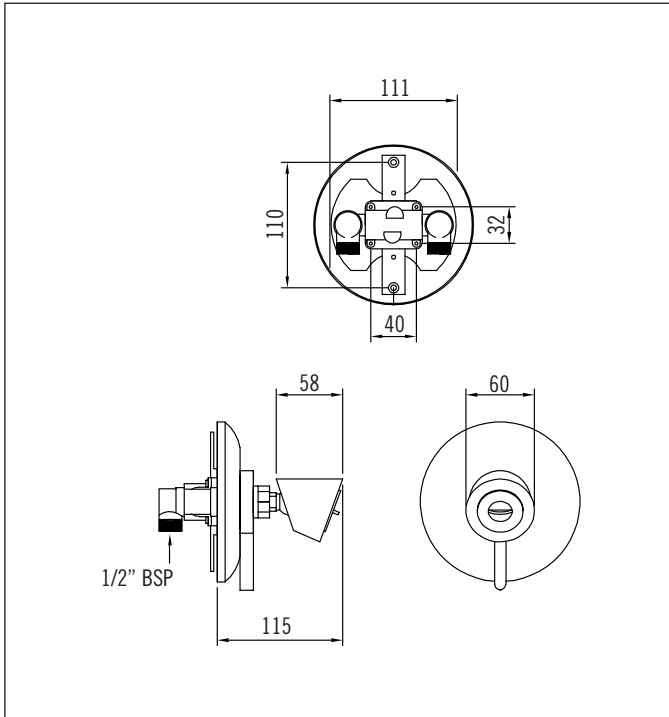

Cone Shower Mixer

Code: X-STREAM CONE
Finish: Chrome

- High performing venturi-action for better performance on low pressure systems
- Multi-positional brass connections for easy installation
- No fixing to studs or nogs, just clamps to the shower lining
- Anti-scald feature limits hot water temperature to prevent accidental scalding
- Multi-directional showerhead - great for cleaning the shower walls

Faceplate diameter: 140mm

Specifically designed for low pressure hot and high pressure cold. Will also operate at equal high or low pressure.

Recommended Pressure
Operational Range:
Minimum: 20 kPa
Recommended: 600 kPa
Never to Exceed: 1000 kPa
Maximum Operating
Temperature: 70°C