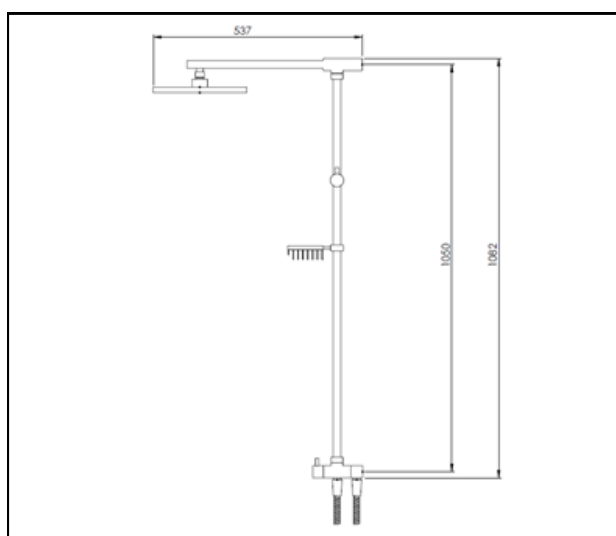

## Handshowers

All measurements are nominal

### Twin hose

### Mains pressure only

Recommended Pressure  
Operational Range:  
Minimum: 150 kPa  
Recommended: 600 kPa  
Never to Exceed: 1000 kPa  
Maximum Operating  
Temperature: 70°C

Code:	ZN RENOVA
Finish:	Chrome
Rail:	Round Length: 1082mm Chrome plated brass Clamp: Twist to lock
Optional extra extension:	Adds 400mm to rail (not included in drawing)
End posts:	Round 32mm diameter
Rain head:	Size: 246mm
Shower head:	Single spray Standard spray pattern
Spray Hose Construction:	Metal wide bore Length: 1.5m
Wall elbow:	Luxury
Soap dish:	Brass with chrome finish
WELS: Mains pressure	3 Star
Flow rates	9 l/min with P.C.W. fitted
Low/unequal	N/A