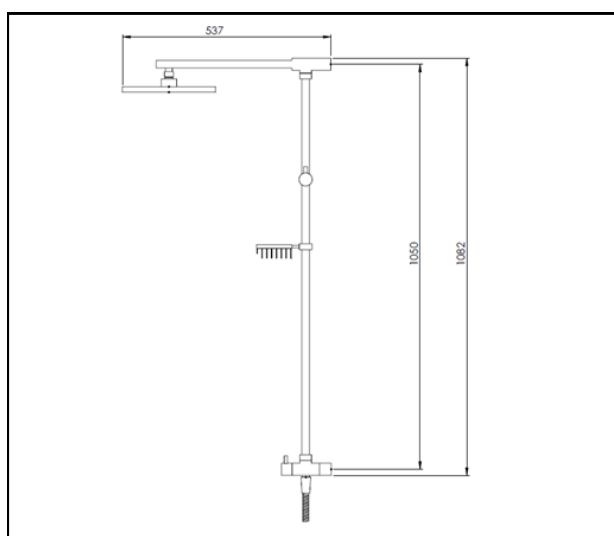

Handshowers

All measurements are nominal

Zento Renova Single Spray Handshower Set

With built in elbow

Code:	ZN RENOVA WE
Finish:	Chrome
Rail:	Round Length: 1082mm Chrome plated brass Clamp: Twist to lock
Optional extra extension:	Adds 400mm to rail (not included in drawing)
End posts:	Round 32mm diameter
Rain head:	Size: 246mm
Shower head:	Single spray Standard spray pattern
Spray Hose Construction:	Metal wide bore Length: 1.5m
Wall elbow:	Built in
Soap dish:	Brass with chrome finish
WELS: Mains pressure	3 Star
Flow rates	9 l/min with P.C.W. fitted
Low/unequal	N/A