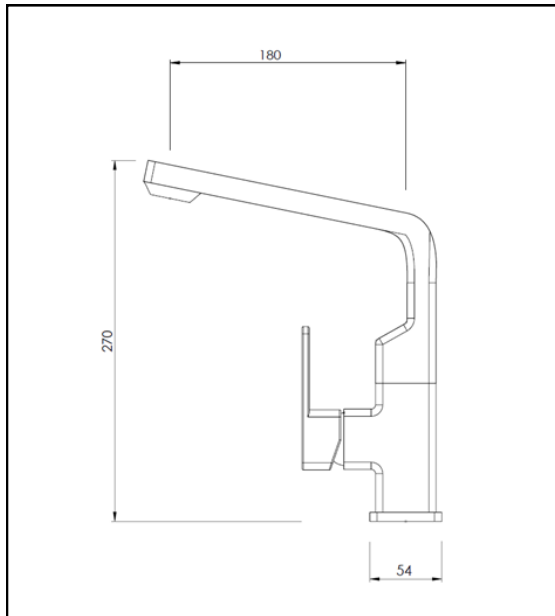

## Sink Mixer Cast Spout All Pressure

### Suitable all pressures

Recommended Pressure  
 Operational Range:  
 Minimum: 35 kPa  
 Recommended: 600 kPa  
 Never to Exceed: 1000 kPa  
 Maximum Operating  
 Temperature: 70°C

Code: MI SMCSAP  
 Finish: Chrome  
 Spout: Swivel  $\approx 360^\circ$

Aerator supplied

Stainless Steel Inlet Hoses:

Hot: Size: M16 x 1/2" BSP  
 Length: 400mm

Cold: Size: M12 x 1/2" BSP  
 Length: 400mm

Mounting Hardware: Stud: 2 x 8mm  
 Nut: 11mm A/F  
 Horseshoe Washer

Installation Hole Diameter: Minimum: 39mm  
 Maximum: 45mm

Cartridge: Kerox 40mm Flat base

WELS: Mains pressure 3 Star  
 Flow rate 9 l/min  
 Low/Unequal 3 Star  
 Max flow at 35 kPa 9 l/min